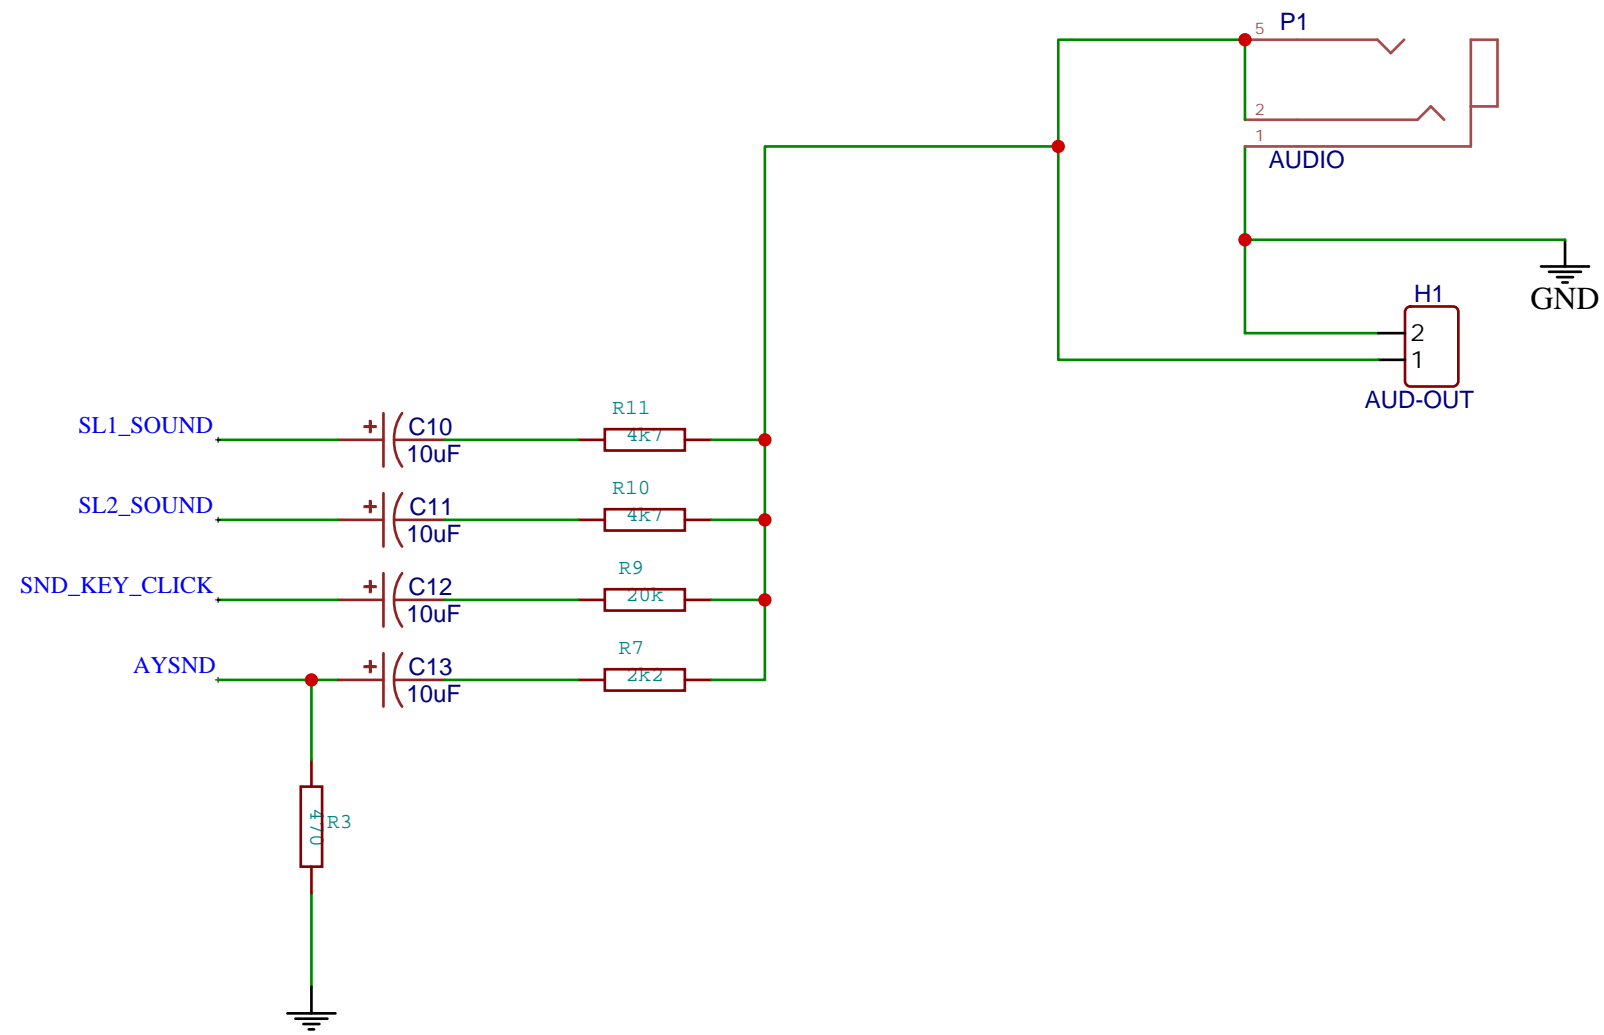

TITLE: RC2014-MSX-GAME-JOYSTICK		REV: 1.1
EasyEDA	Company: Your Company	Sheet: 1/1
	Date: 2020-10-23	Drawn By: dean.netherton

TITLE: RC2014-MSX-GAME-AUDIO		REV: 1.1
	Company: Dino Boards	Sheet: 1/1
	Date: 2020-11-20	Drawn By: dean.netherton