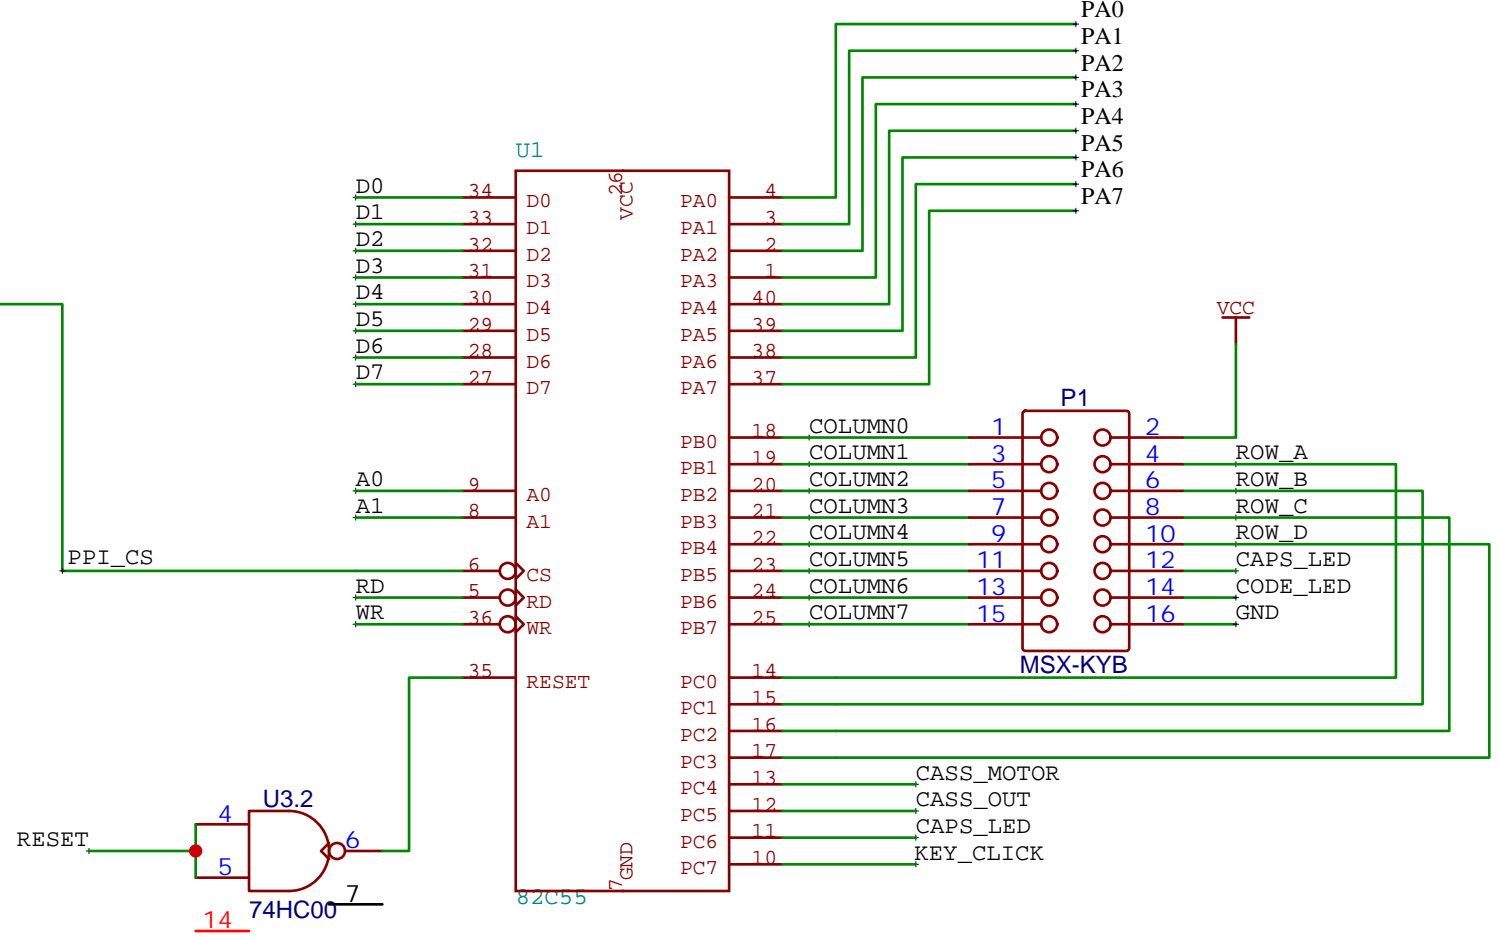

**BUS1
RC2014 LARGE BOARD**

IO ADDR \$A8-\$AB

M1 WAIT GENERATOR

MSX SLOT SELECTORS

TITLE: RC2014-MSX-PPI		REV: 1.4
	Company: Dino Boards	Sheet: 1/1
	Date: 2020-10-06	Drawn By: dean.netherton