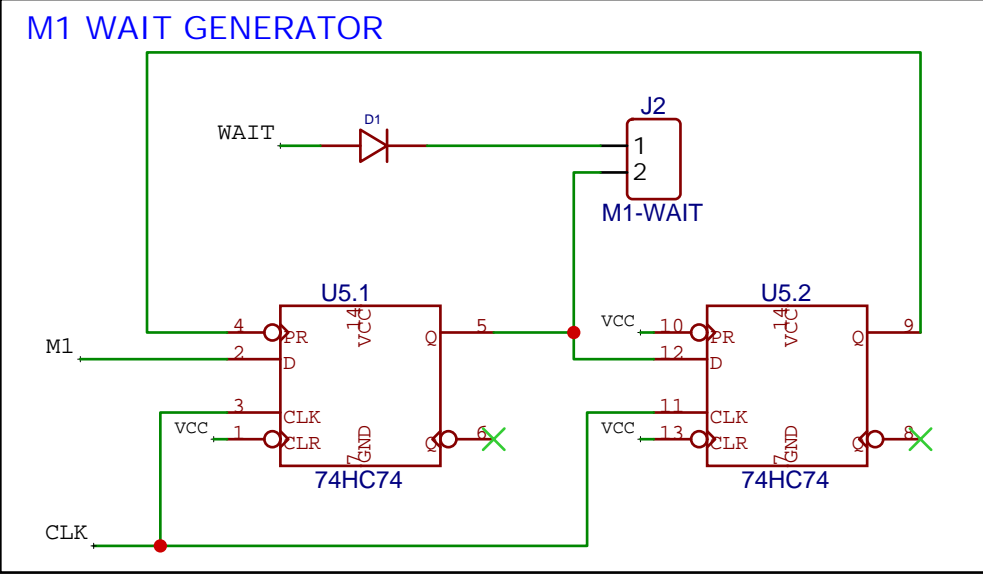

**BUS1
RC2014 LARGE BOARD**

IO ADDR \$A8-\$AB

M1 WAIT GENERATOR

MSX SLOT SELECTORS

TITLE: RC2014-MSX-PPI		REV: 1.4
	Company: Dino Boards	Sheet: 1/1
	Date: 2020-10-06	Drawn By: dean.netherton