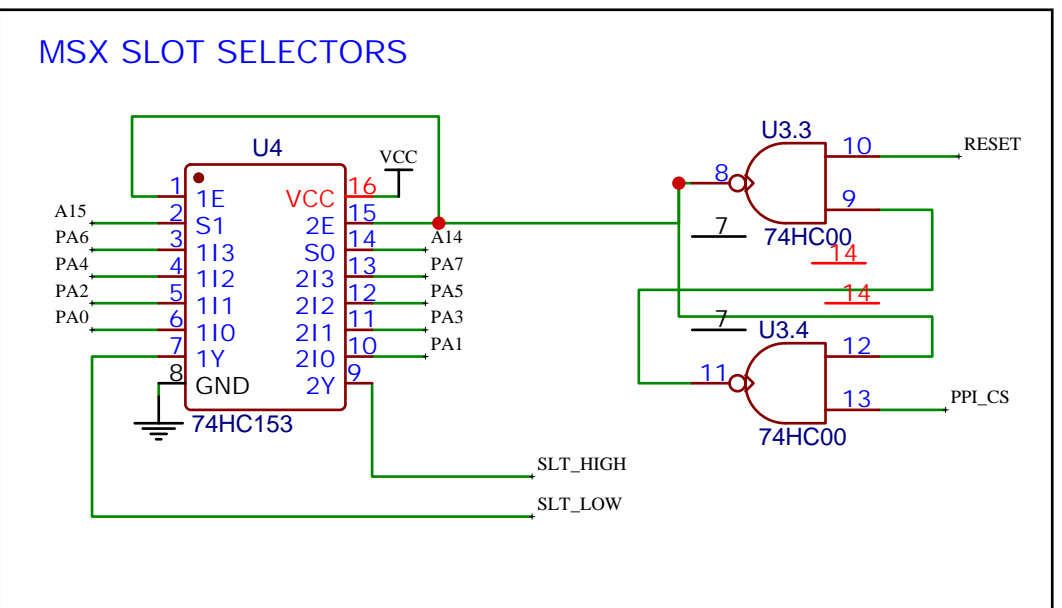

**BUS1
RC2014 LARGE BOARD**

IO ADDR \$A8-\$AB

M1 WAIT GENERATOR

MSX SLOT SELECTORS

TITLE: RC2014-MSX-PPI		REV: 1.4
	Company: Dino Boards	Sheet: 1/1
	Date: 2020-10-06	Drawn By: dean.netherton