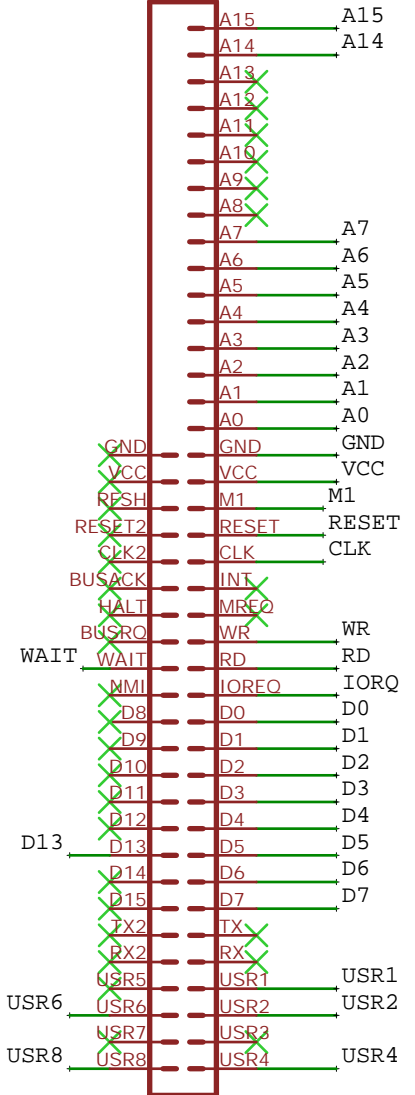

**BUS1
RC2014 LARGE BOARD**

IO ADDR \$A8-\$AB

M1 WAIT GENERATOR

MSX SLOT SELECTORS

TITLE: RC2014-MSX-PPI		REV: 1.4
	Company: Dino Boards	Sheet: 1/1
	Date: 2020-10-06	Drawn By: dean.netherton