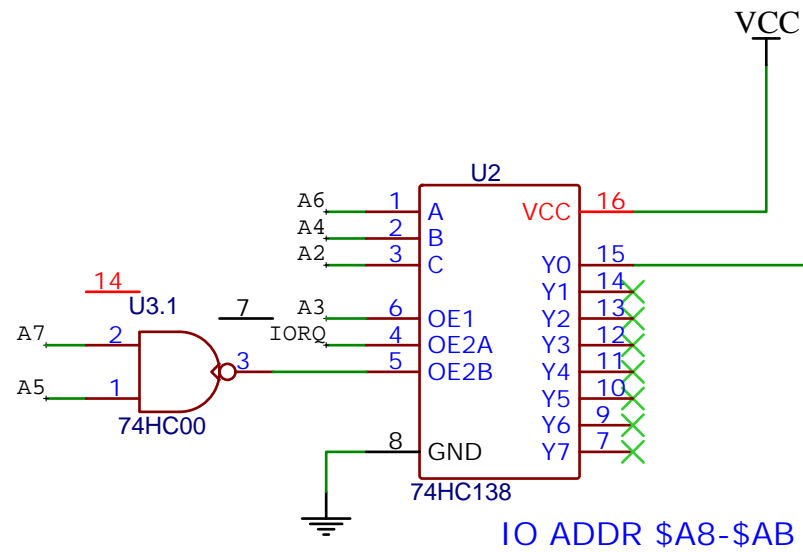

**BUS1
RC2014 LARGE BOARD**

IO ADDR \$A8-\$AB

M1 WAIT GENERATOR

MSX SLOT SELECTORS

TITLE: RC2014-MSX-PPI		REV: 1.4
	Company: Dino Boards	Sheet: 1/1
	Date: 2020-10-06	Drawn By: dean.netherton