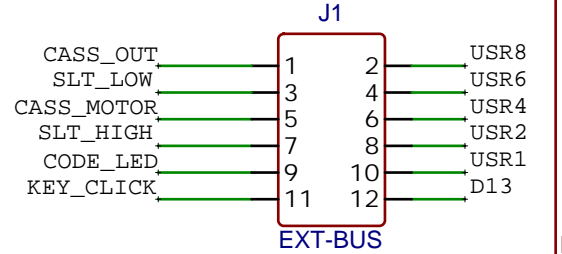

**BUS1
RC2014 LARGE BOARD**

IO ADDR \$A8-\$AB

M1 WAIT GENERATOR

MSX SLOT SELECTORS

TITLE: RC2014-MSX-PPI		REV: 1.4
	Company: Dino Boards	Sheet: 1/1
	Date: 2020-10-06	Drawn By: dean.netherton