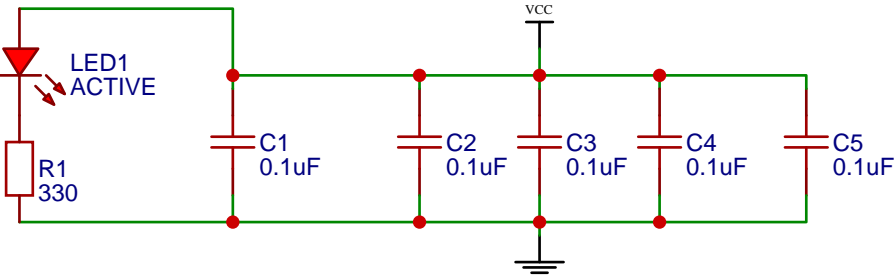

**BUS1
RC2014 LARGE BOARD**

IO ADDR \$A8-\$AB

M1 WAIT GENERATOR

MSX SLOT SELECTORS

TITLE: RC2014-MSX-PPI		REV: 1.4
	Company: Dino Boards	Sheet: 1/1
	Date: 2020-10-06	Drawn By: dean.netherton