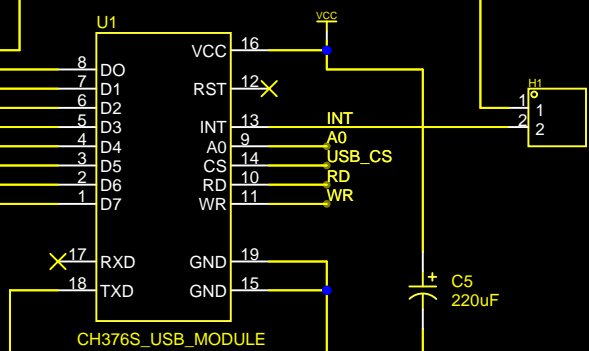

YELLOW MSX 40 WAY BUS V2 (1x39)

YELLOW MSX 39 WAY BUS

A3 -> A -> HIGH
 A4 -> B -> LOW => Y1
 A1 -> C -> LOW

A3 -> A -> HIGH
 A4 -> B -> LOW => Y5
 A1 -> C -> HIGH

USB-FOR-RC

1 MAIN

Created:	2024-10-20
Updated:	2025-01-14
Version:	V1.0
Count:	1