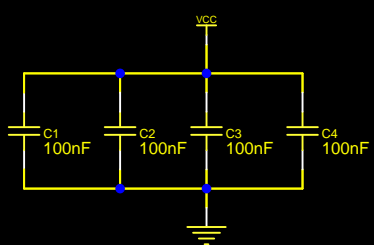

YELLOW MSX 40 WAY BUS V2 (1x39)

YELLOW MSX 39 WAY BUS

A3 -> A -> HIGH
 A4 -> B -> LOW => Y1
 A1 -> C -> LOW

A3 -> A -> HIGH
 A4 -> B -> LOW => Y5
 A1 -> C -> HIGH

USB-FOR-RC

1 MAIN

Created:	2024-10-20
Updated:	2025-01-14
Version:	V1.0
Count:	1