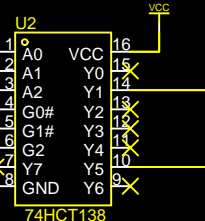

YELLOW MSX 40 WAY BUS V2 (1x39)

YELLOW MSX 39 WAY BUS

A3 -> A -> HIGH
 A4 -> B -> LOW => Y1
 A1 -> C -> LOW

A3 -> A -> HIGH
 A4 -> B -> LOW => Y5
 A1 -> C -> HIGH

USB-FOR-RC

1 MAIN

Created:	2024-10-20
Updated:	2025-01-14
Version:	V1.0
Count:	1