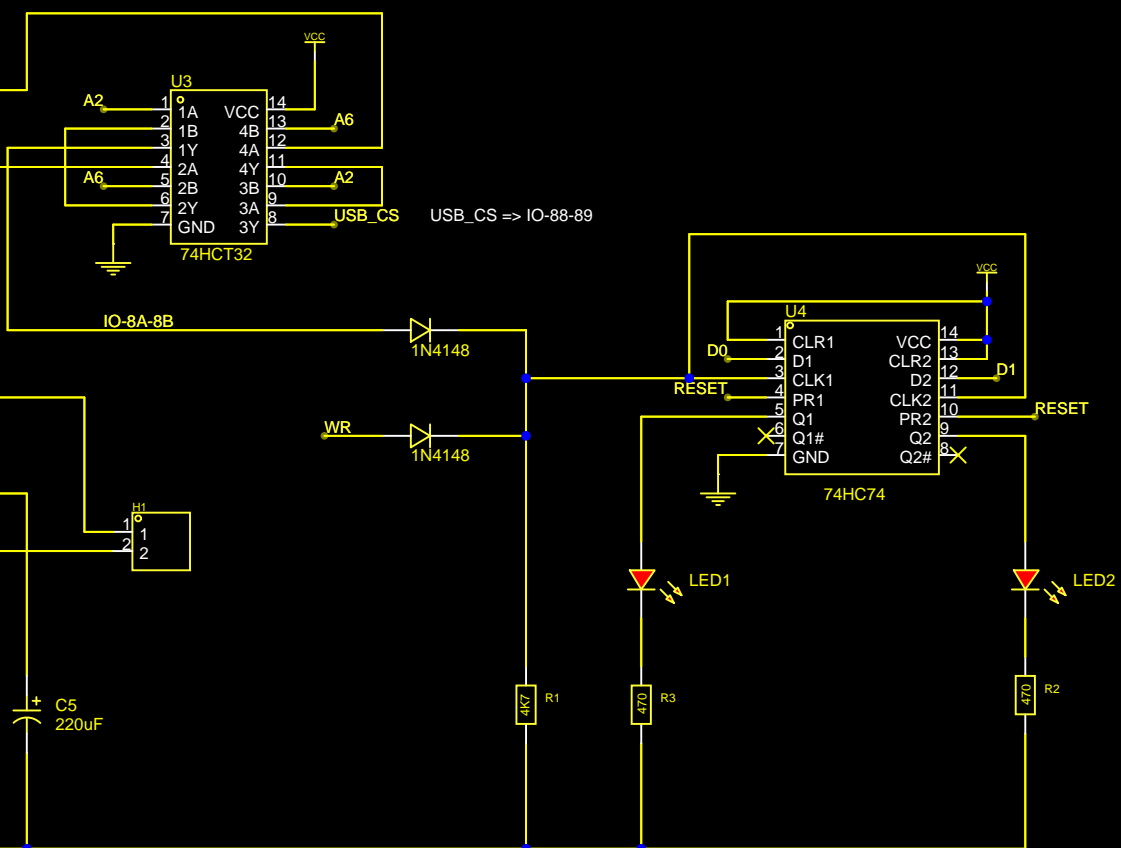

YELLOW MSX 40 WAY BUS V2 (1x39)

YELLOW MSX 39 WAY BUS

A3 -> A -> HIGH
 A4 -> B -> LOW => Y1
 A1 -> C -> LOW

A3 -> A -> HIGH
 A4 -> B -> LOW => Y5
 A1 -> C -> HIGH

USB-FOR-RC

1 MAIN

Created:	2024-10-20
Updated:	2025-01-14
Version:	V1.0
Count:	1