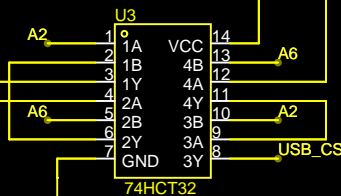

YELLOW MSX 40 WAY BUS V2 (1x39)

YELLOW MSX 39 WAY BUS

A3 -> A -> HIGH
 A4 -> B -> LOW => Y1
 A1 -> C -> LOW

A3 -> A -> HIGH
 A4 -> B -> LOW => Y5
 A1 -> C -> HIGH

USB-FOR-RC

1 MAIN

Created:	2024-10-20
Updated:	2025-01-14
Version:	V1.0
Count:	1