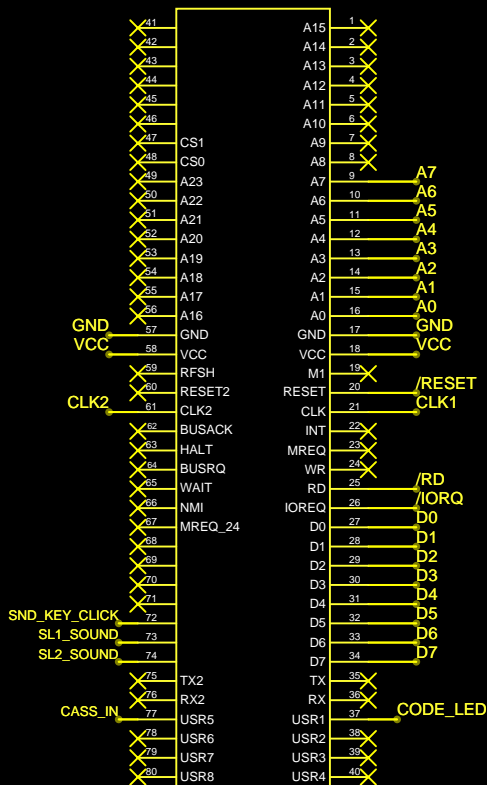

BUS1

RCBUS 2x40 WAY BUS V3 (2x40)

ADDR: A0..A3  
 A7 - HIGH  
 A6 - LOW  
 A5 - HIGH  
 A4 - LOW  
 A3 - LOW  
 A2 - LOW

- J1 - ONBOARD CLOCK DIV SHORTED - ACTIVE DISCONNECTED - IN ACTIVE
- J2 - CLK DIV BYPASS
  - 1-2 - BUS CLK
  - 2-3 - BUS CLK DIV 2
- J3 - CLOCK
  - 1-2 - BUS CLK1 - TYPICAL
  - 2-3 - BUS CLK2

MSX-GAME

1 P1

Created:	2025-10-05
Updated:	2026-04-06
Version:	V1.3
Count:	2

MSX-GAME

2 P2

Created:	2025-10-05
Updated:	2026-04-06
Version:	V1.3
Count:	2