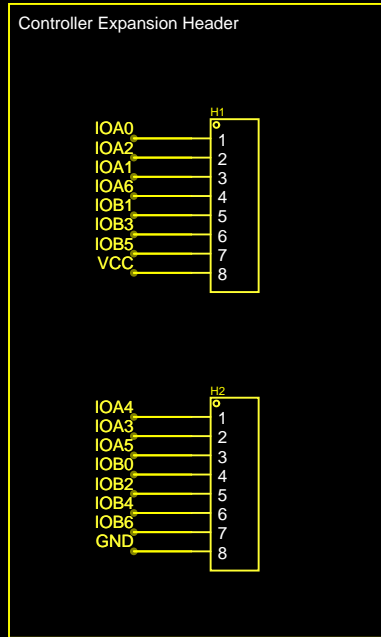

MSX-GAME

2 P2

Created:	2025-10-05
Updated:	2026-04-06
Version:	V1.3
Count:	2