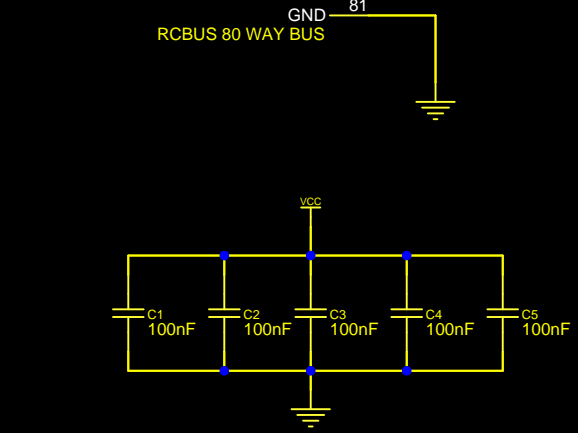

BUS1

RCBUS 2x40 WAY BUS V3 (2x40)

ADDR: A0..A3  
 A7 - HIGH  
 A6 - LOW  
 A5 - HIGH  
 A4 - LOW  
 A3 - LOW  
 A2 - LOW

- J1 - ONBOARD CLOCK DIV SHORTED - ACTIVE DISCONNECTED - IN ACTIVE
- J2 - CLK DIV BYPASS
  - 1-2 - BUS CLK
  - 2-3 - BUS CLK DIV 2
- J3 - CLOCK
  - 1-2 - BUS CLK1 - TYPICAL
  - 2-3 - BUS CLK2