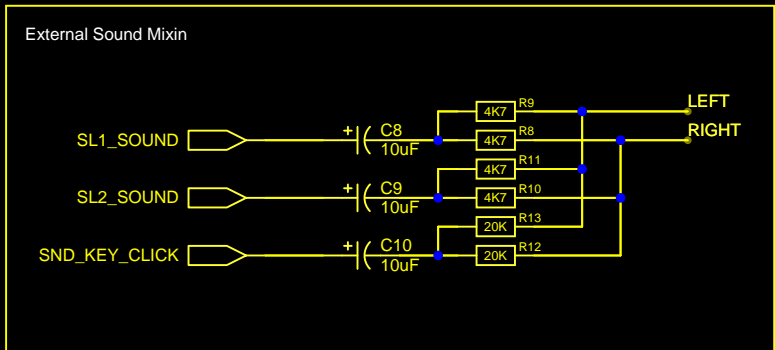

MSX-GAME

2 P2

Created:	2025-10-05
Updated:	2026-04-06
Version:	V1.3
Count:	2