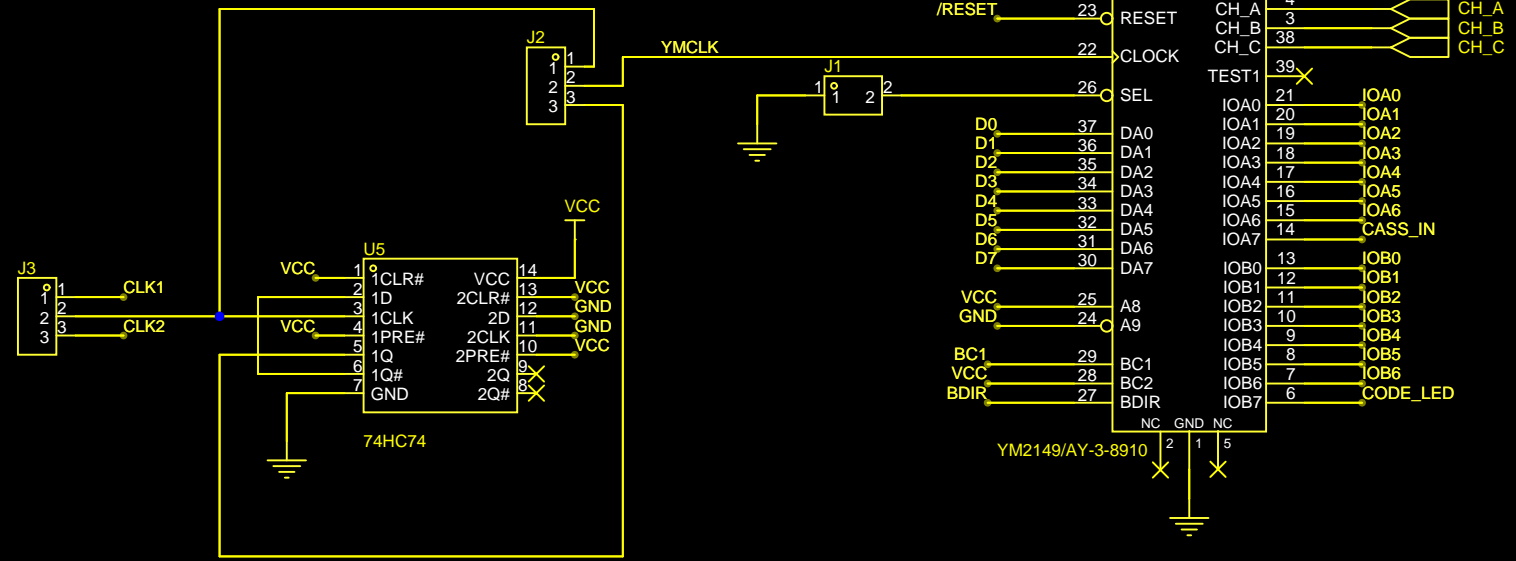

BUS1

RCBUS 2x40 WAY BUS V3 (2x40)

ADDR: A0..A3  
 A7 - HIGH  
 A6 - LOW  
 A5 - HIGH  
 A4 - LOW  
 A3 - LOW  
 A2 - LOW

- J1 - ONBOARD CLOCK DIV SHORTED - ACTIVE DISCONNECTED - IN ACTIVE
- J2 - CLK DIV BYPASS
  - 1-2 - BUS CLK
  - 2-3 - BUS CLK DIV 2
- J3 - CLOCK
  - 1-2 - BUS CLK1 - TYPICAL
  - 2-3 - BUS CLK2

MSX-GAME

1 P1

Created:	2025-10-05
Updated:	2026-04-06
Version:	V1.3
Count:	2

MSX-GAME

2 P2

Created:	2025-10-05
Updated:	2026-04-06
Version:	V1.3
Count:	2