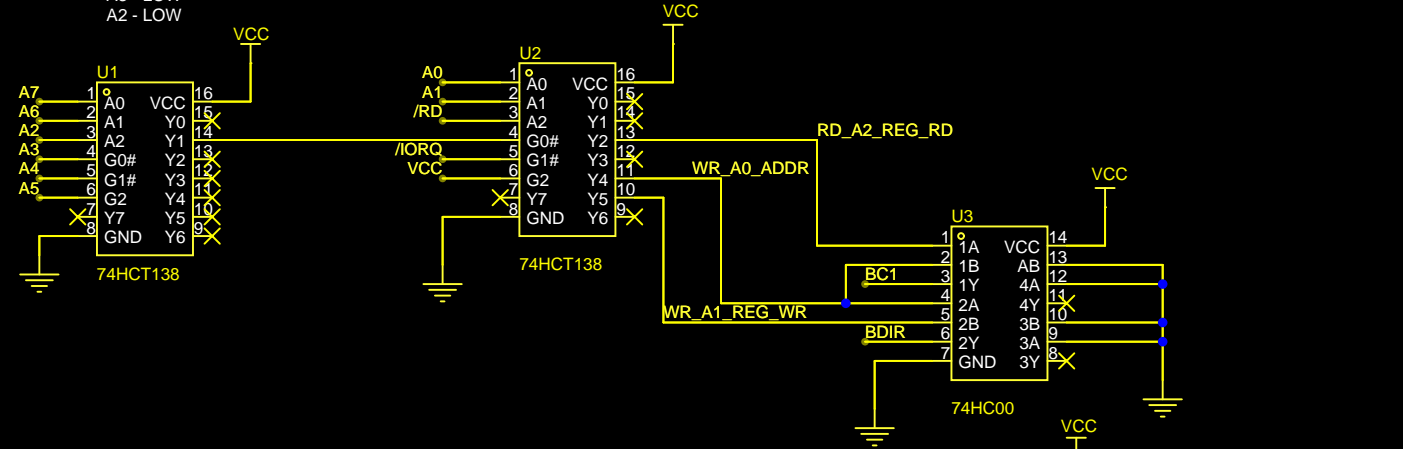

BUS1

RCBUS 2x40 WAY BUS V3 (2x40)

ADDR: A0..A3  
 A7 - HIGH  
 A6 - LOW  
 A5 - HIGH  
 A4 - LOW  
 A3 - LOW  
 A2 - LOW

- J1 - ONBOARD CLOCK DIV SHORTED - ACTIVE DISCONNECTED - IN ACTIVE
- J2 - CLK DIV BYPASS
  - 1-2 - BUS CLK
  - 2-3 - BUS CLK DIV 2
- J3 - CLOCK
  - 1-2 - BUS CLK1 - TYPICAL
  - 2-3 - BUS CLK2

MSX-GAME

1 P1

Created:	2025-10-05
Updated:	2026-04-06
Version:	V1.3
Count:	2

MSX-GAME

2 P2

Created:	2025-10-05
Updated:	2026-04-06
Version:	V1.3
Count:	2