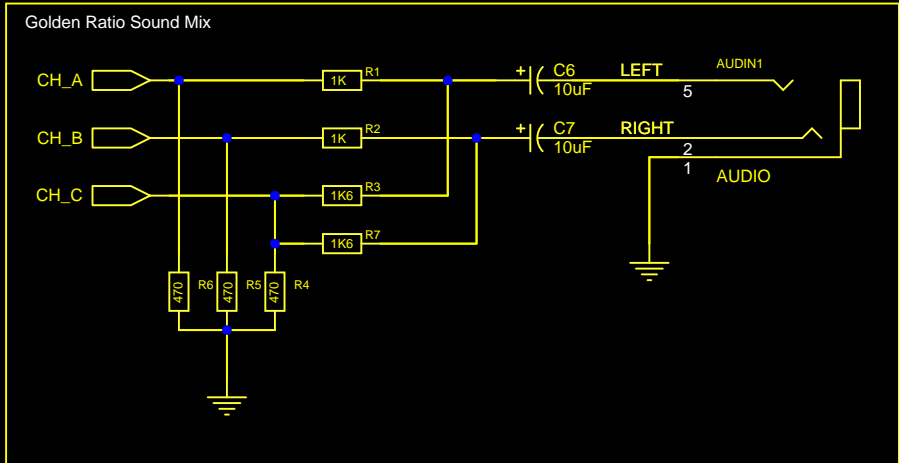

MSX-GAME

2 P2

Created:	2025-10-05
Updated:	2026-04-06
Version:	V1.3
Count:	2